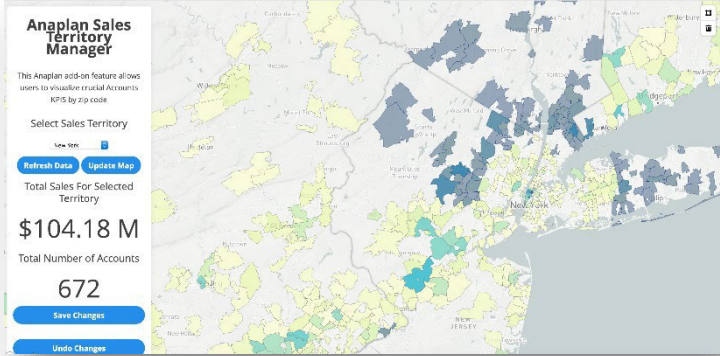

Voiant and Anaplan are Re-Shaping the Way You Plan Territories

This new solution created by Voiant provides precise location data and powerful developer tools that are helping to change how we navigate the world.

We have integrated this new technology with Anaplan to create territory visuals that allow you to see if you have the right territories set geographically and financially.

Key Benefits

Visualize key account metrics by State, County, or Zip Code.

Replan territory boundaries through point and click, drag and drop, or lasso interactions.

Seamless bi-directional integration with Anaplan data for real-time analysis.

View the impact of territory changes before saving back to Anaplan - model, adjust, visualize, finalize.